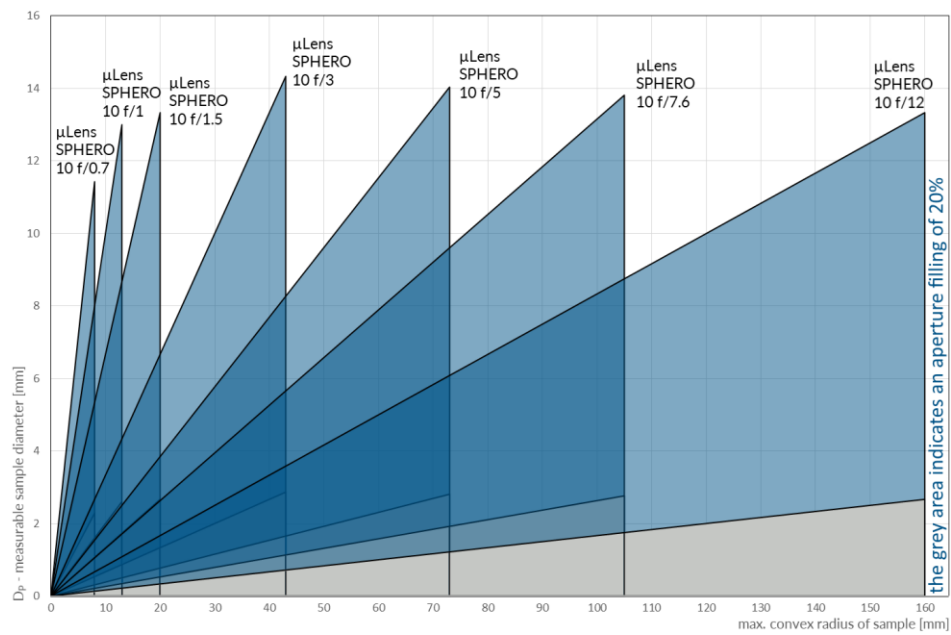

μPhase[®] Objectives

Objective selection charts for 10 and 50mm diameter

μLens SPHERO objectives for combination with μLens PLANO 10

μLens SPHERO objectives for combination with μLens PLANO 50

For further information please contact support@trioptics-berlin.com.