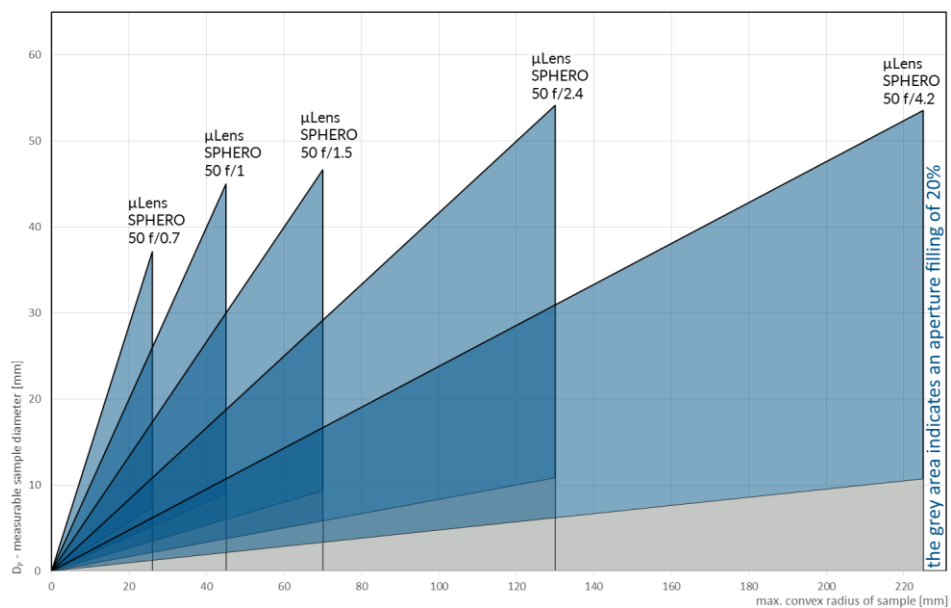

μPhase[®] Objectives

Objective selection charts for 10 and 50mm diameter

μLens SPHERO objectives for combination with μLens PLANO 10

μLens SPHERO objectives for combination with μLens PLANO 50

For further information please contact support@trioptics-berlin.com.